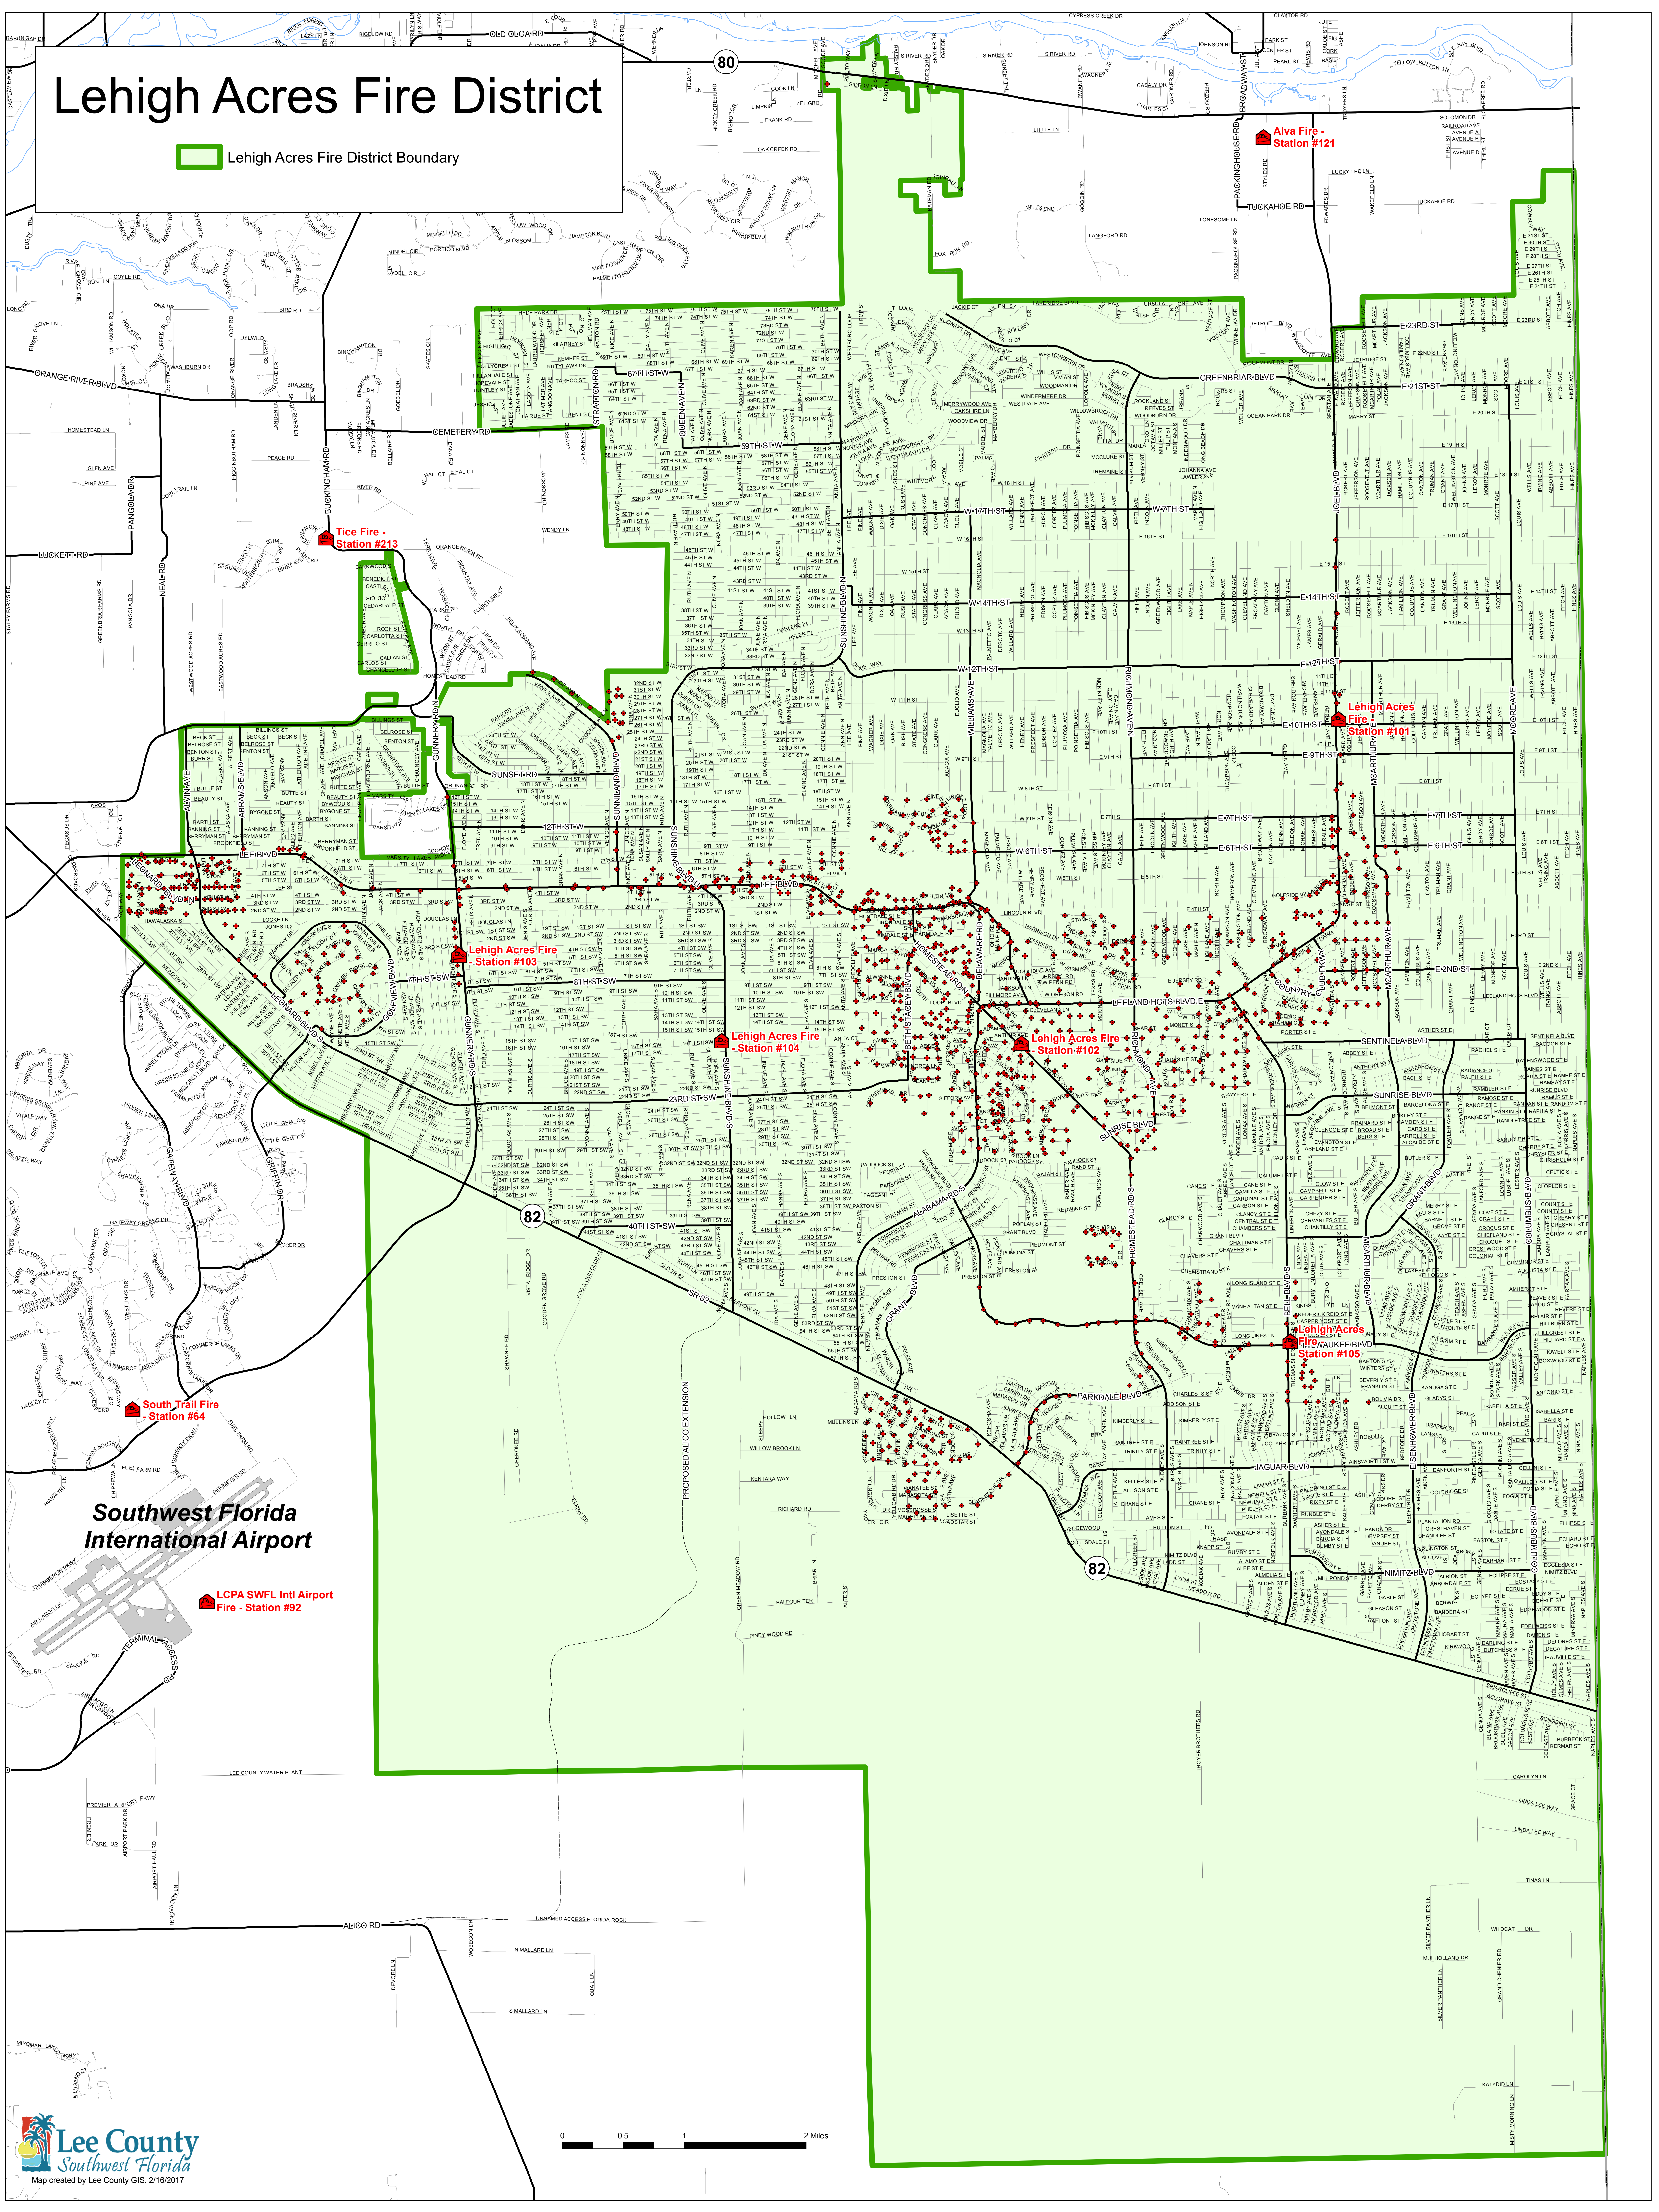

# Lehigh Acres Fire District

 Lehigh Acres Fire District Boundary

**Southwest Florida International Airport**

**LCPA SWFL Intl Airport Fire - Station #92**